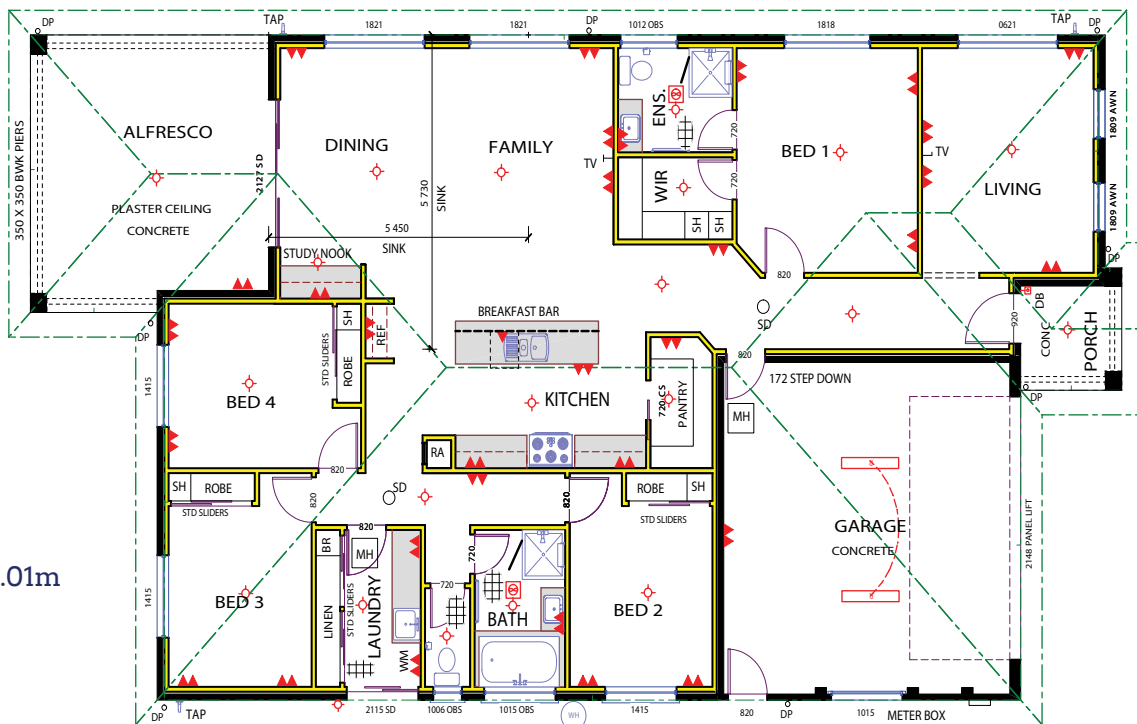

## MAITLAND 245

Wagga Wagga Display

4 2 2

**Living:** 178.6m<sup>2</sup> = 19.2sq

**Porch:** 4.1m<sup>2</sup> = 0.4sq

**Garage:** 38.4m<sup>2</sup> = 4.1sq

**Total:** 245.5m<sup>2</sup> = 26.3sq

**Alfresco:** 24.4m<sup>2</sup> = 2.6sq