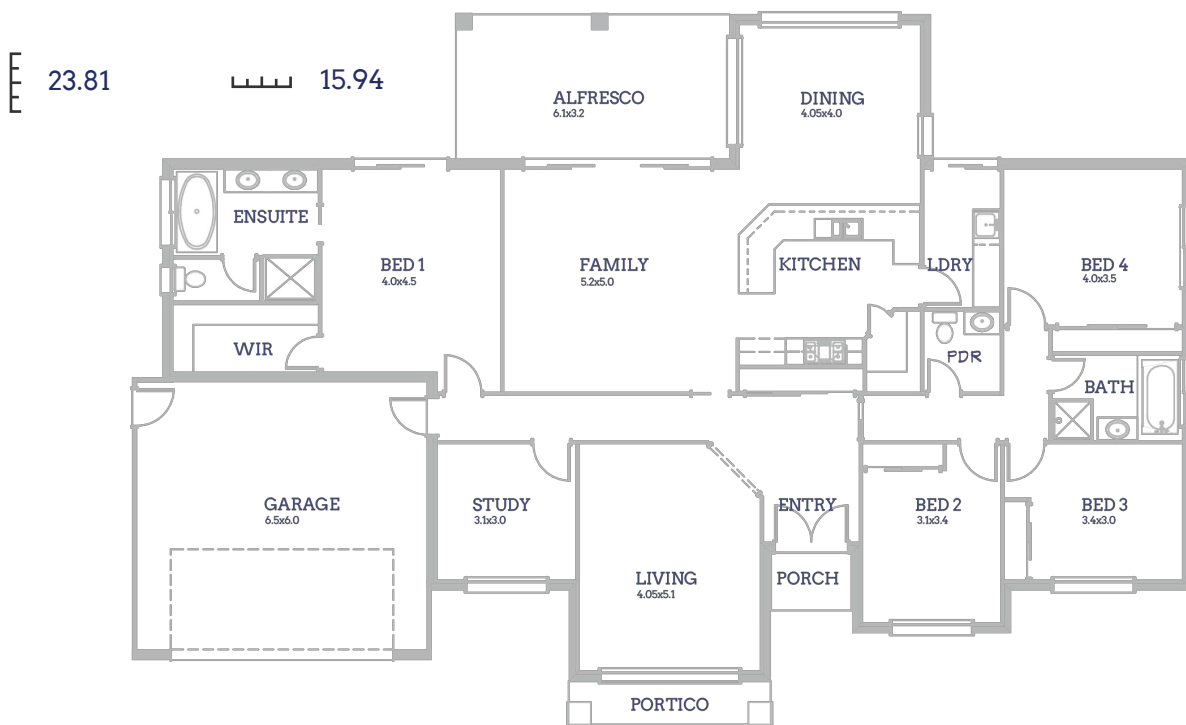

Michelle Brown | 0422 599 866 | michelle@alatalobros.com.au

Matt Larsson | 0421 670 959 | mattias@alatalobros.com.au

Denis Law | 0407 597 430 | denis@alatalobros.com.au